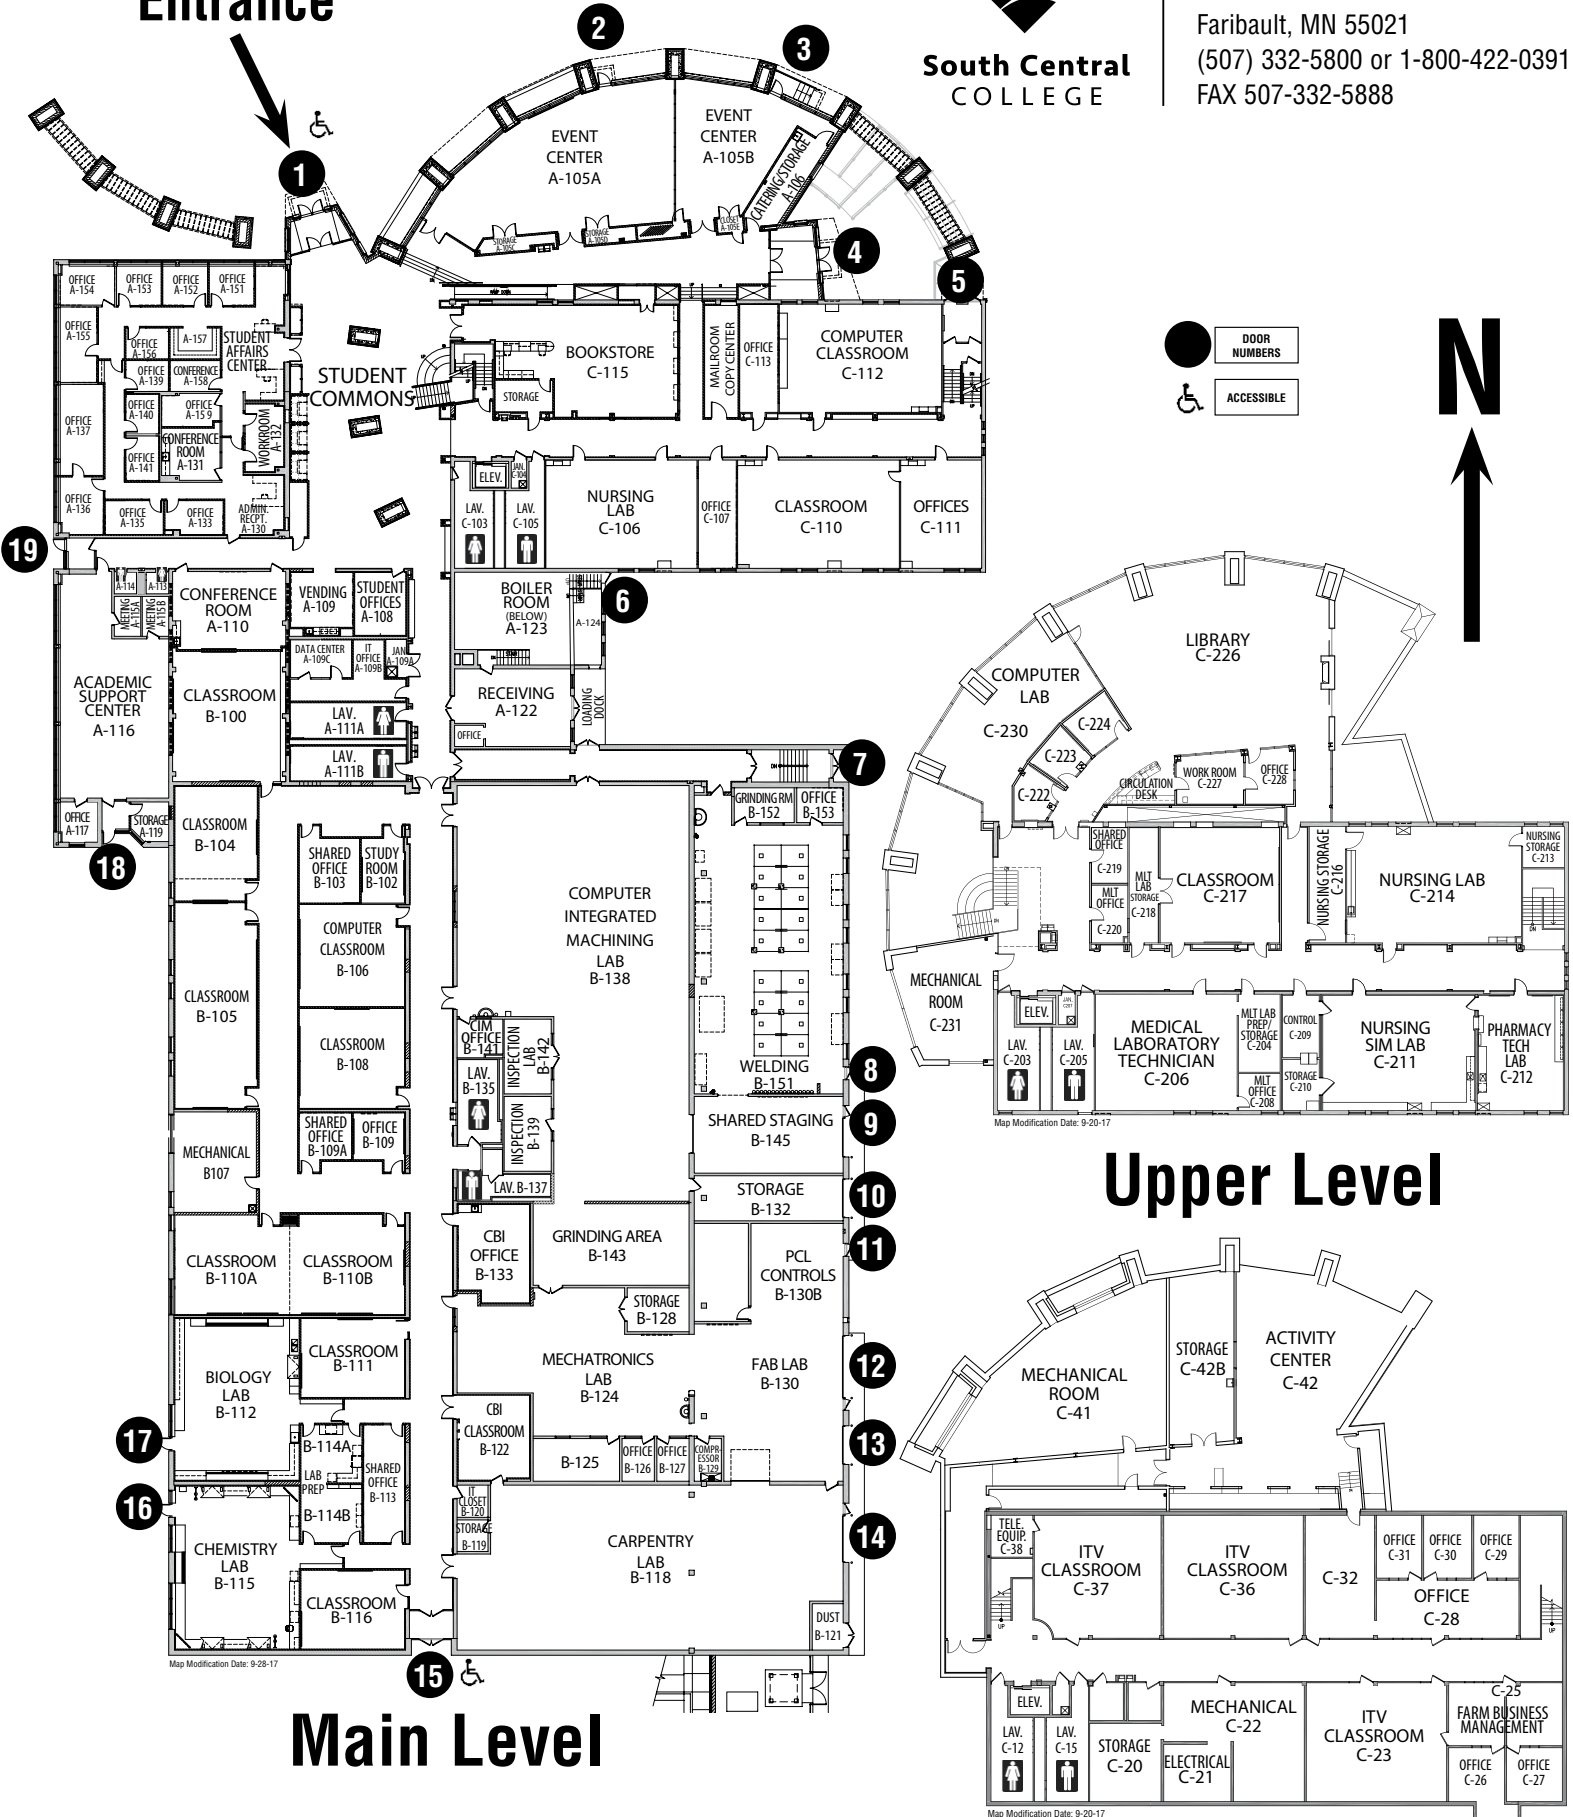

Main Entrance

South Central COLLEGE

Faribault Campus

1225 Third Street SW

Faribault, MN 55021

(507) 332-5800 or 1-800-422-0391

FAX 507-332-5888

Main Level

Upper Level

Lower Level