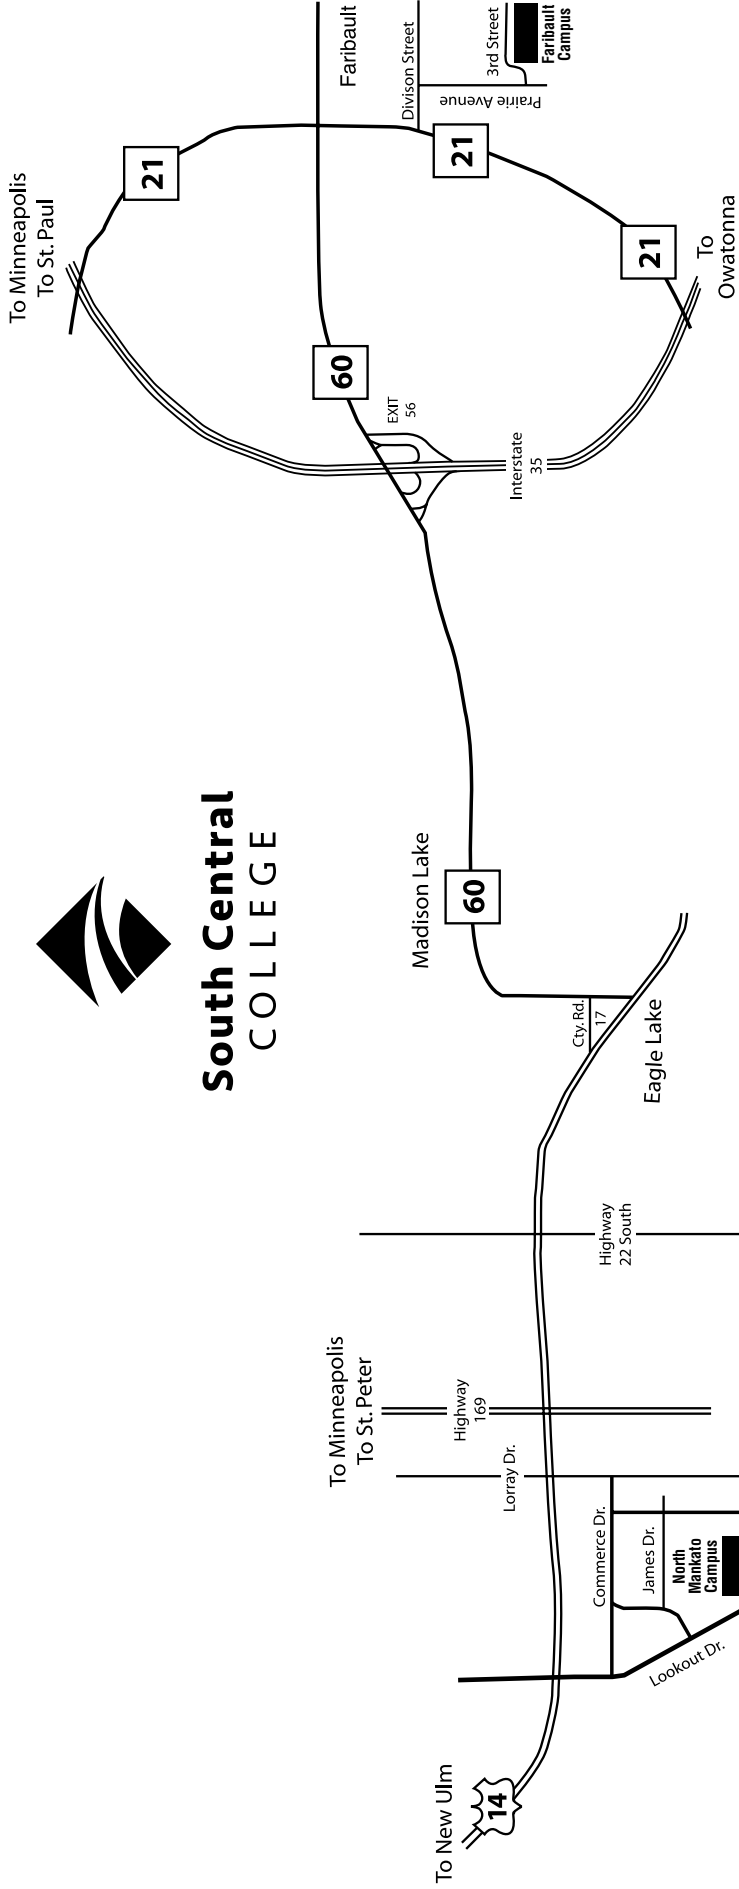

Main Entrance

South Central COLLEGE

Faribault Campus

1225 Third Street SW

Faribault, MN 55021

(507) 332-5800 or 1-800-422-0391

FAX 507-332-5888

Main Level

Upper Level

Lower Level

South Central College,
a member of Minnesota State

South Central COLLEGE

DISABILITY
PARKING